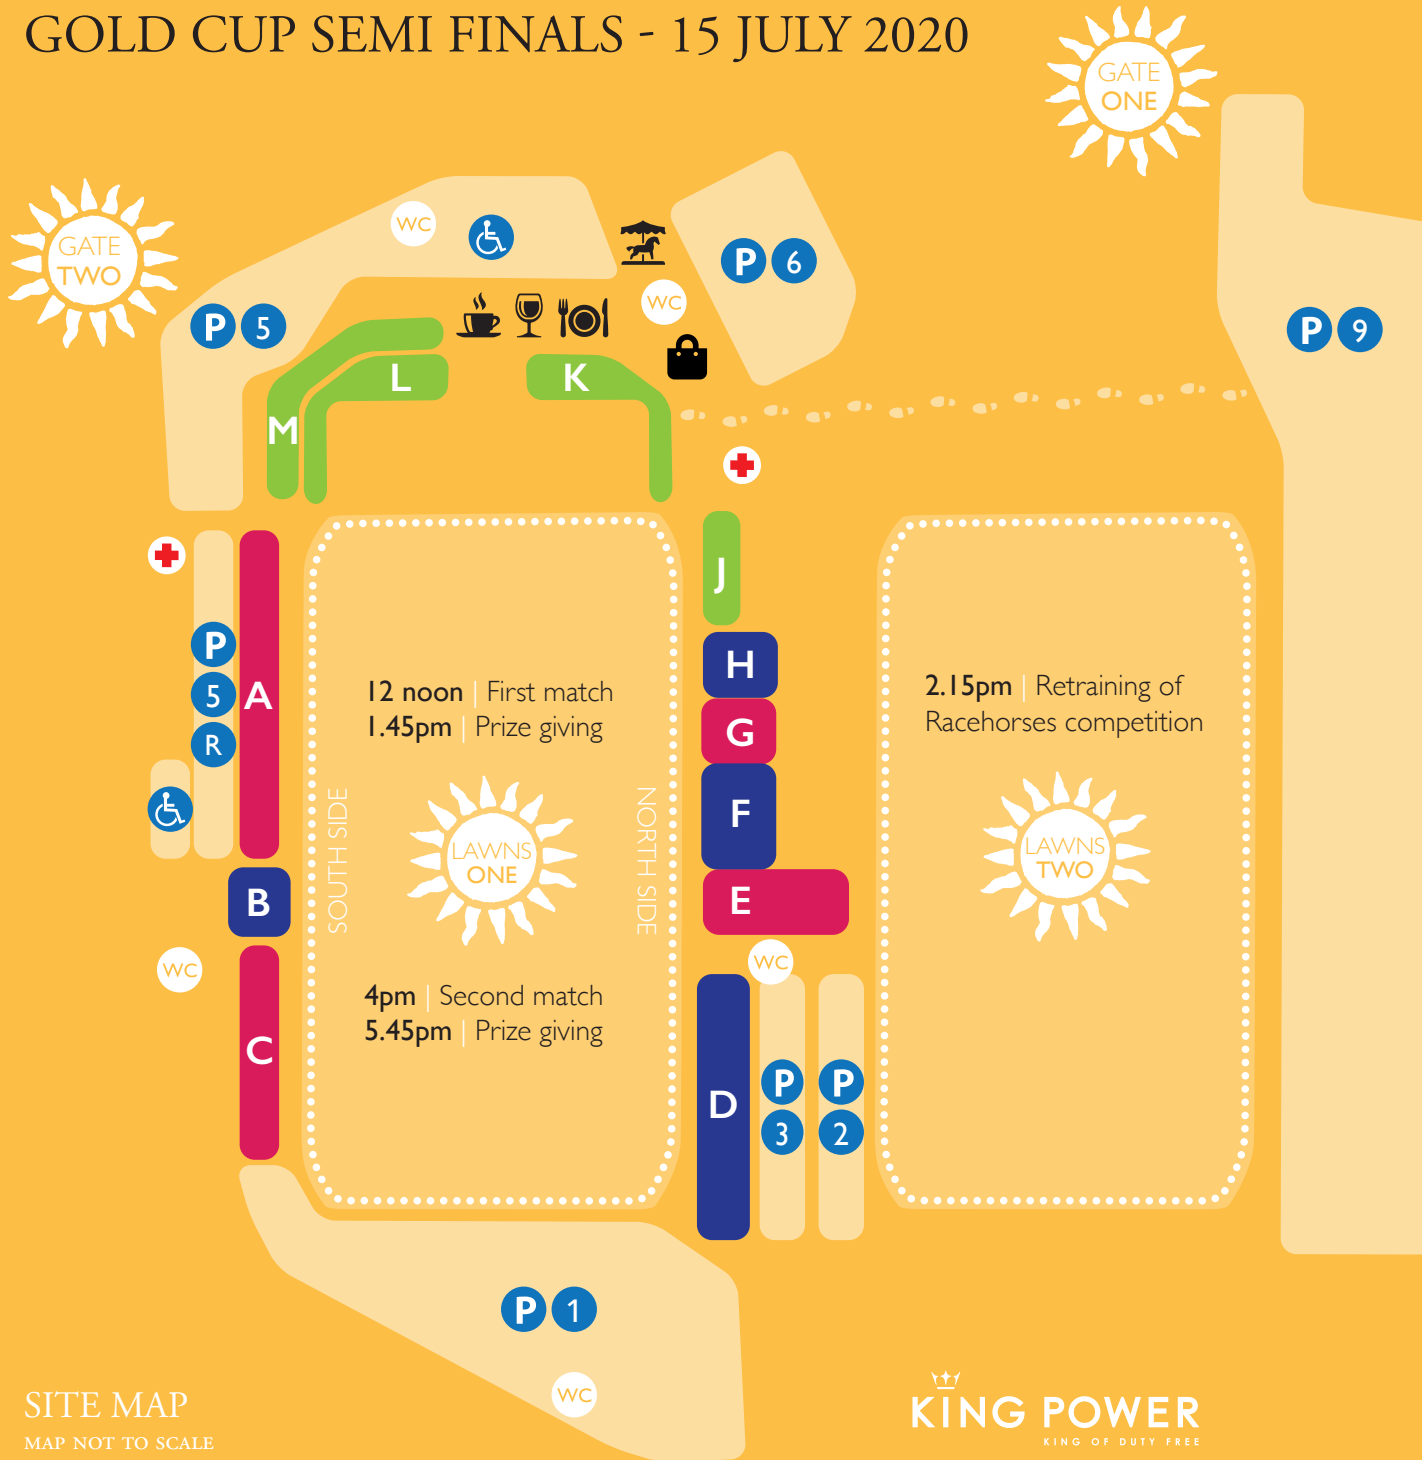

GOLD CUP SEMI FINALS - 15 JULY 2020

LEGEND

- A** Ruins Front Row
- B** Members' Grandstand
- C** Private Enclosures
- D** Centenary Front Row
- E** Members' Enclosure
- F** Private Enclosures
- G** Cowdray VIP Marquee
- H** Pearson Premium Ringside Enclosure
- J to M** Public and Gazebo Picnic Areas
- P 1** Horseboxes and Players' Parking
- P 2** Members' Parking
- P 3** Centenary Front Row Parking
- P 5** Members' Parking
- P 5 R** Ruins Front Row Parking
- P 6** VIP Parking
- P 9** Public Parking
- Disabled Parking
- First Aid
- Toilets
- Fun Fair
- Shops
- Food and Drink

SITE MAP
MAP NOT TO SCALE

KING POWER
KING OF DUTY FREE